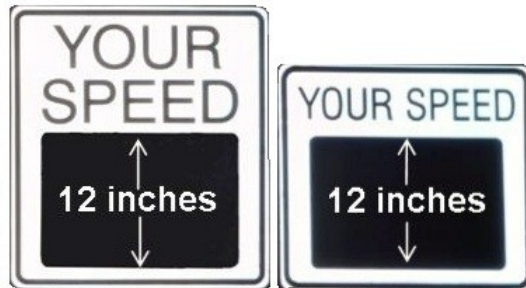

Radarsigns Are Available in Two LED Display Sizes

17" LED display

36" w 44" h
YOUR SPEED
faceplate with
6" lettering

Ideal for 45-70
MPH speed limit
roads

12" LED display

24" w x 26 "h YOUR SPEED faceplate with 4" lettering
or
24" w x 21" h YOUR SPEED faceplate with 3" lettering

Ideal for 10-40 MPH speed limit roads

Available in Fluorescent Yellow Faceplates for School and Work Zones

Radarsign Maximum Viewing Chart

The chart below indicates the maximum viewing distance for various LED digit heights. For example, starting at a distance of 500 feet from the radar speed sign at a speed of 45 mph you have 7.5 seconds to view a sign with 12" LED display which is ideal for that speed. However, at 75 mph you have only 4.5 seconds to view the sign which is not acceptable.

Radarsign Models	Display Height in Inches	Maximum Readable Distance in Feet	Maximum Viewing Time in Seconds at Drive by Speeds					
			25 mph	35 mph	45 mph	55mph	65 mph	75 mph
	10"	300'	8.2	5.8	4.5	3.7	3.1	2.7
TC-500	12"	500'	13.6	9.7	7.5	6.2	5.2	4.5
	14"	700'	19	13.6	10.6	8.7	7.3	6.3
TC-1000	17"	1000'	27.3	19.5	15.1	12.4	10.5	9.1

green	digit height on sign considered ideal for speed indicated
yellow	digit height on sign considered marginally acceptable for speed indicated
red	digit height on sign considered not acceptable for speed indicated