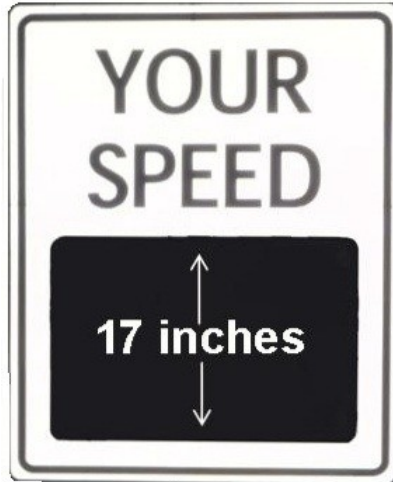

Radarsigns Are Available in Two LED Display Sizes

17" LED display

36" w 44" h
YOUR SPEED
faceplate with
6" lettering

Ideal for 45-70
MPH speed limit
roads

12" LED display

24" w x 26 "h YOUR SPEED faceplate with 4" lettering
or
24" w x 21" h YOUR SPEED faceplate with 3" lettering

Ideal for 10-40 MPH speed limit roads

Available in Fluorescent Yellow Faceplates for School and Work Zones

Radarsign Maximum Viewing Chart

The chart below indicates the maximum viewing distance for various LED digit heights. For example, starting at a distance of 500 feet from the radar speed sign at a speed of 45 mph you have 7.5 seconds to view a sign with 12" LED display which is ideal for that speed. However, at 75 mph you have only 4.5 seconds to view the sign which is not acceptable.

Radarsign Models	Display Height in Inches	Maximum Readable Distance in Feet	Maximum Viewing Time in Seconds at Drive by Speeds					
			25 mph	35 mph	45 mph	55mph	65 mph	75 mph
	10"	300'	8.2	5.8	4.5	3.7	3.1	2.7
TC-500	12"	500'	13.6	9.7	7.5	6.2	5.2	4.5
	14"	700'	19	13.6	10.6	8.7	7.3	6.3
TC-1000	17"	1000'	27.3	19.5	15.1	12.4	10.5	9.1

green	digit height on sign considered ideal for speed indicated
yellow	digit height on sign considered marginally acceptable for speed indicated
red	digit height on sign considered not acceptable for speed indicated