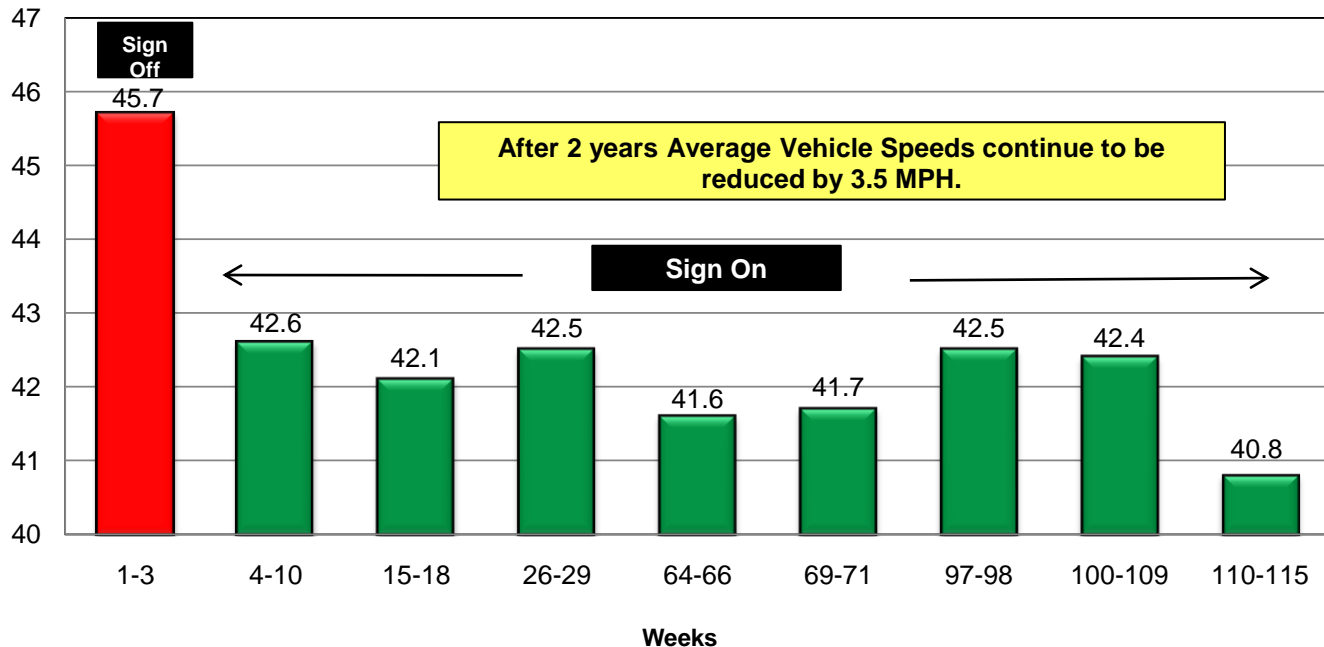

Weekly Average Speeds

Webb Bridge Road: Speed Limit = 40 MPH

July 10, 2005 thru September 16, 2007