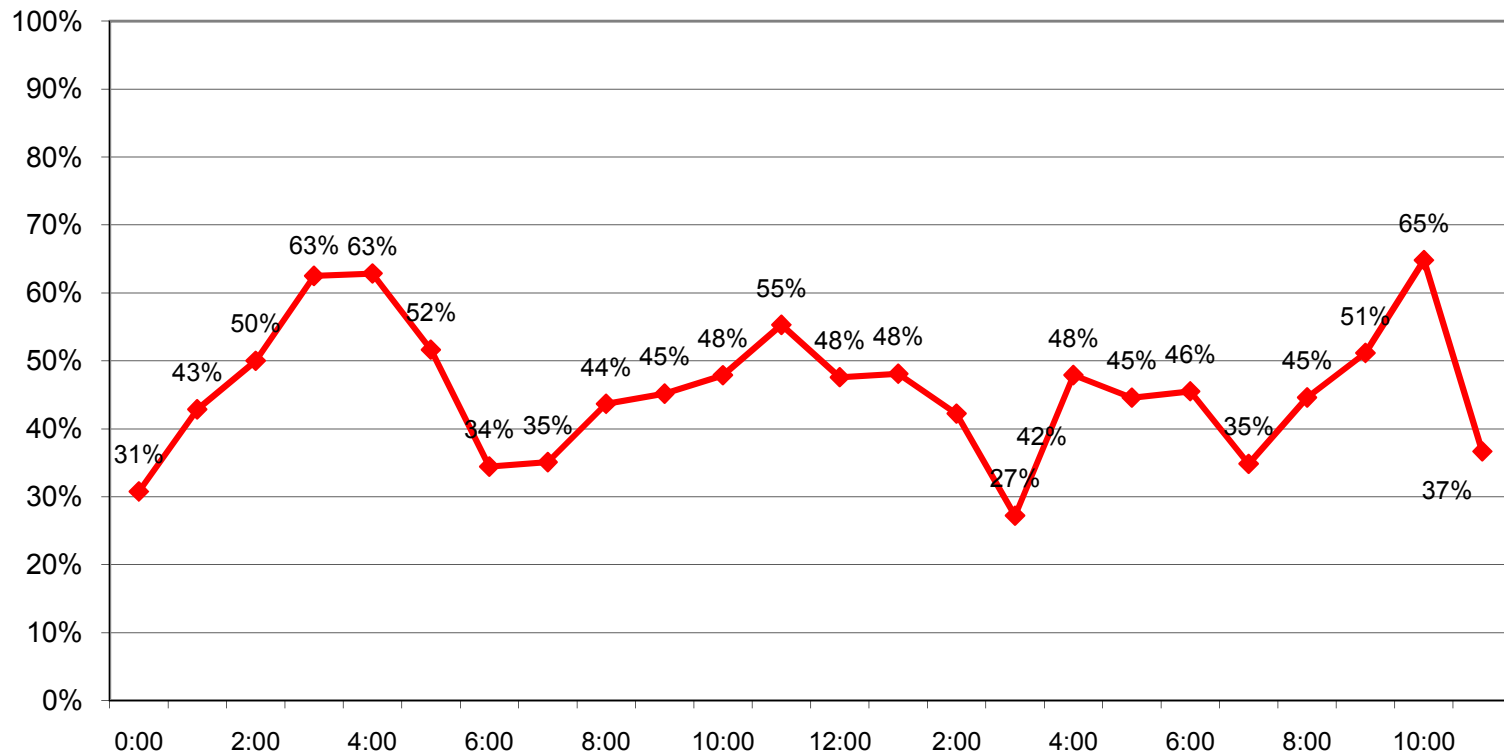

Radarsign StreetSmart Sample Reports

% Speed Limit Violators - 1 Hour Segments

◆ % Violators

Thursday, September 13, 2007