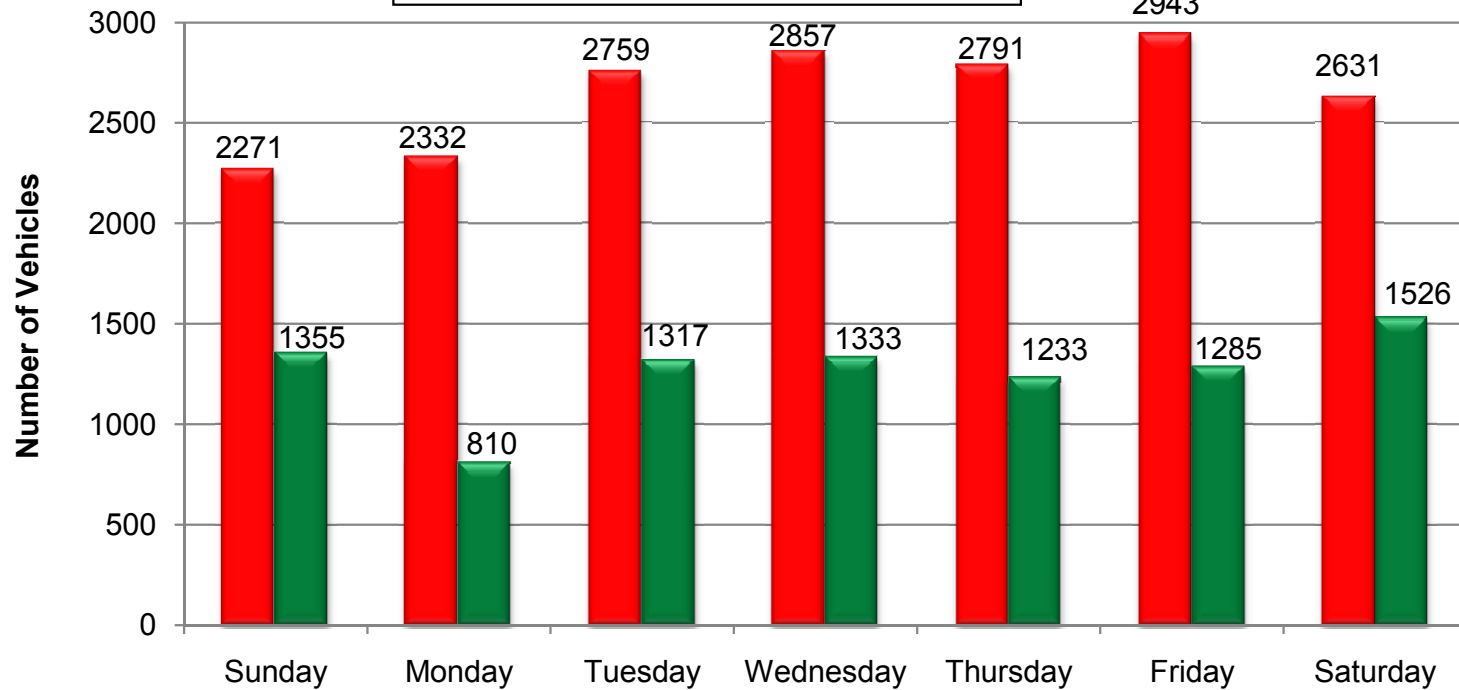

Radarsign StreetSmart Sample Reports

Weekly Vehicle and Speed Violator Count

Tot. Vehicles # Violators

Webb Bridge Road - Southbound

Week of September 9, 2007

Radarsign StreetSmart Sample Reports

Daily Average Speed vs. 85th Percentile Speed

■ Avg. Speed ■ 85th percentile Speed

Webb Bridge Road - Southbound

Week of September 9, 2007

Radarsign StreetSmart Sample Reports

% Speed Limit Violators - 1 Hour Segments

◆ % Violators

Thursday, September 13, 2007