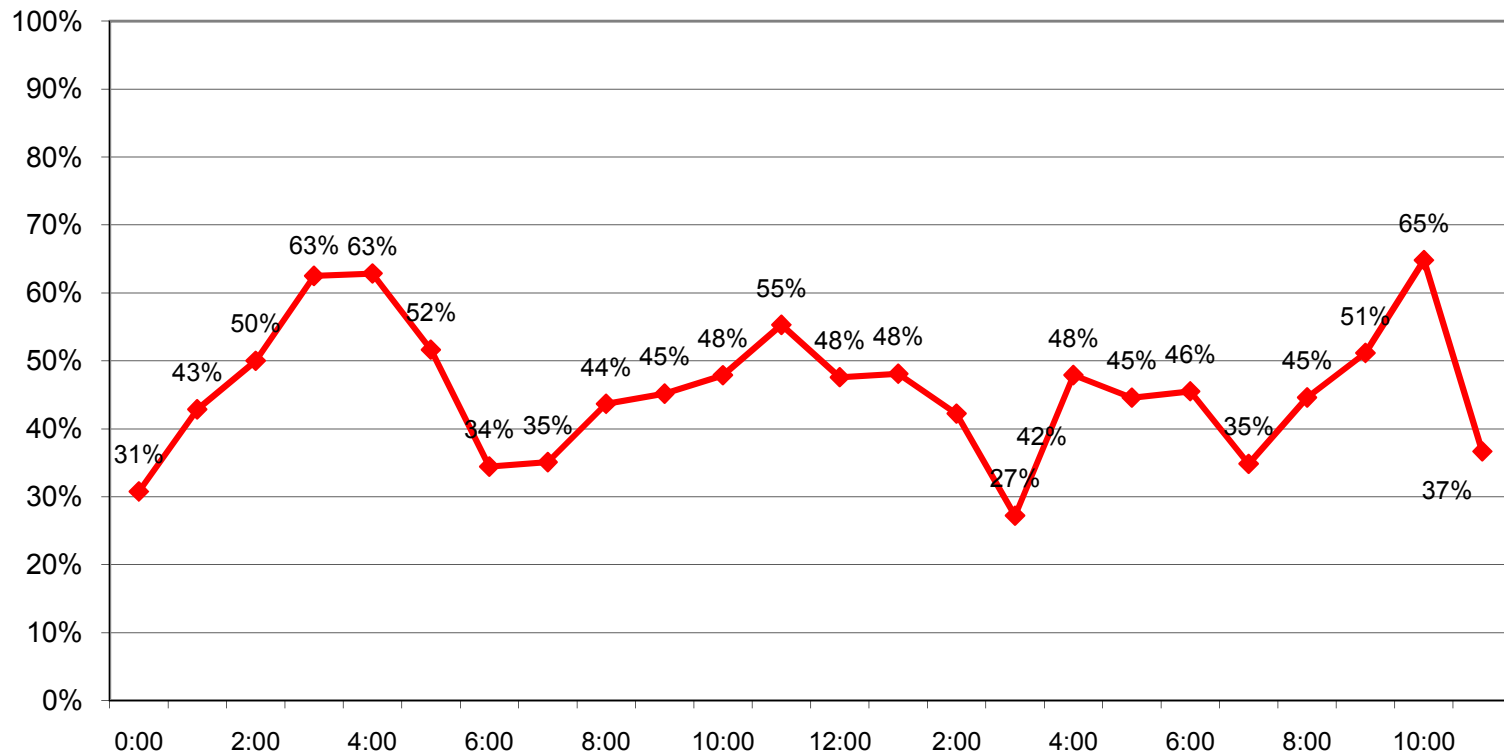

Radarsign StreetSmart Sample Reports

Weekly Vehicle and Speed Violator Count

Tot. Vehicles # Violators

Webb Bridge Road - Southbound

Week of September 9, 2007

Radarsign StreetSmart Sample Reports

Daily Average Speed vs. 85th Percentile Speed

■ Avg. Speed ■ 85th percentile Speed

Webb Bridge Road - Southbound

Week of September 9, 2007

Radarsign StreetSmart Sample Reports

% Speed Limit Violators - 1 Hour Segments

◆ % Violators

Thursday, September 13, 2007