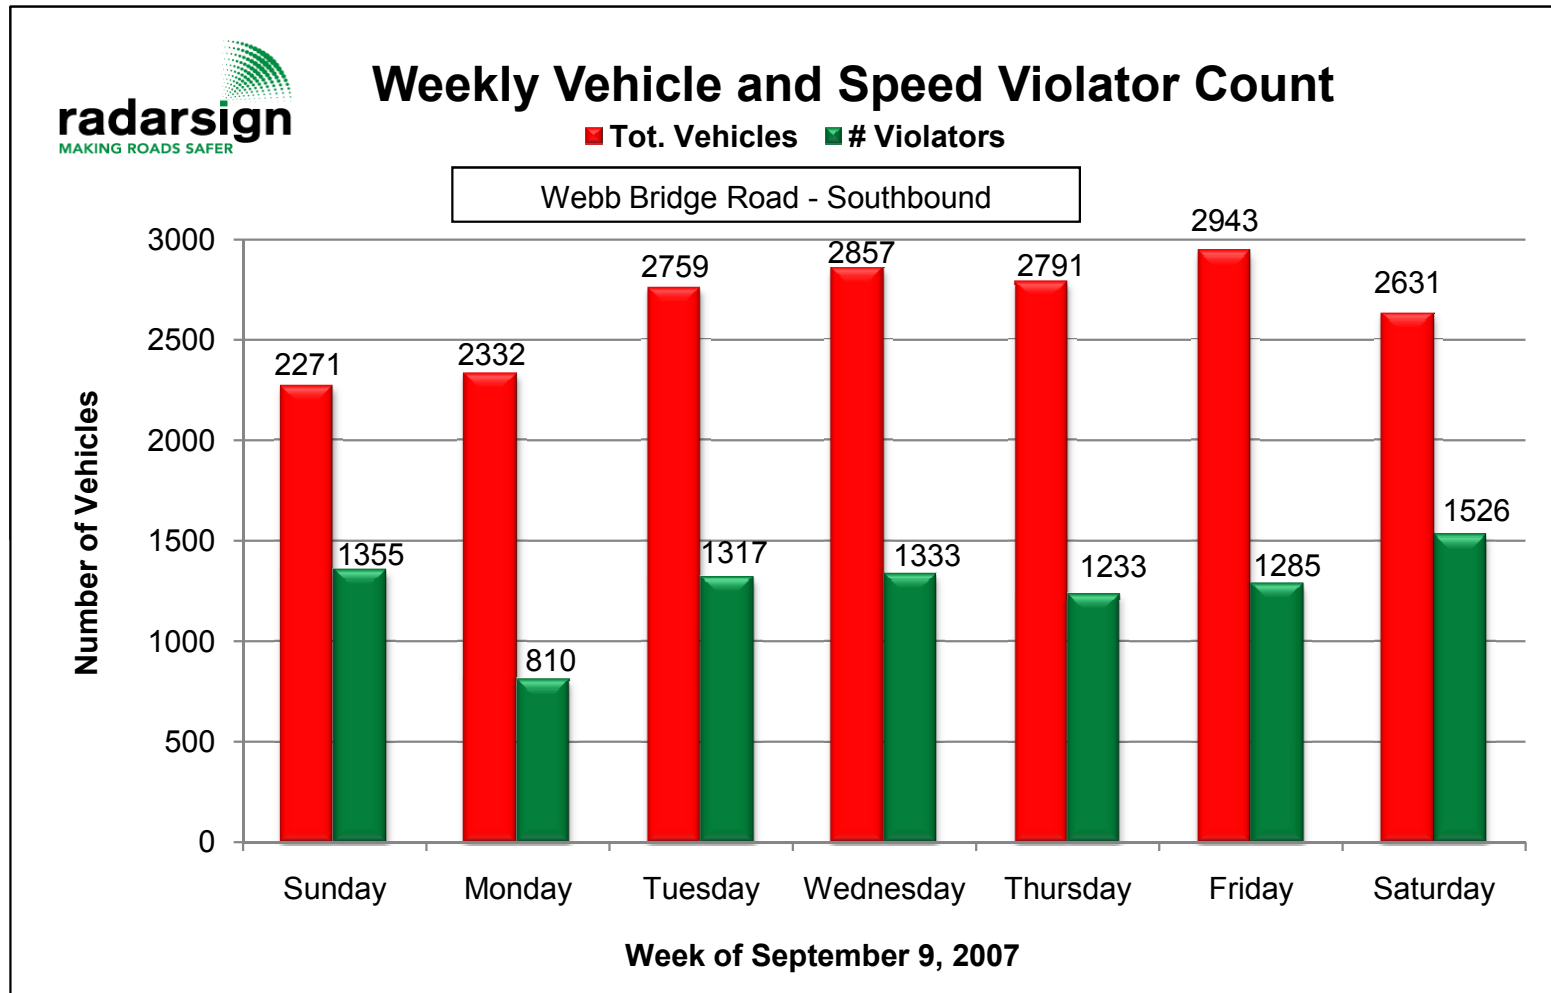

# Radarsign StreetSmart Sample Reports

## % Speed Limit Violators - 1 Hour Segments

◆ % Violators

Thursday, September 13, 2007