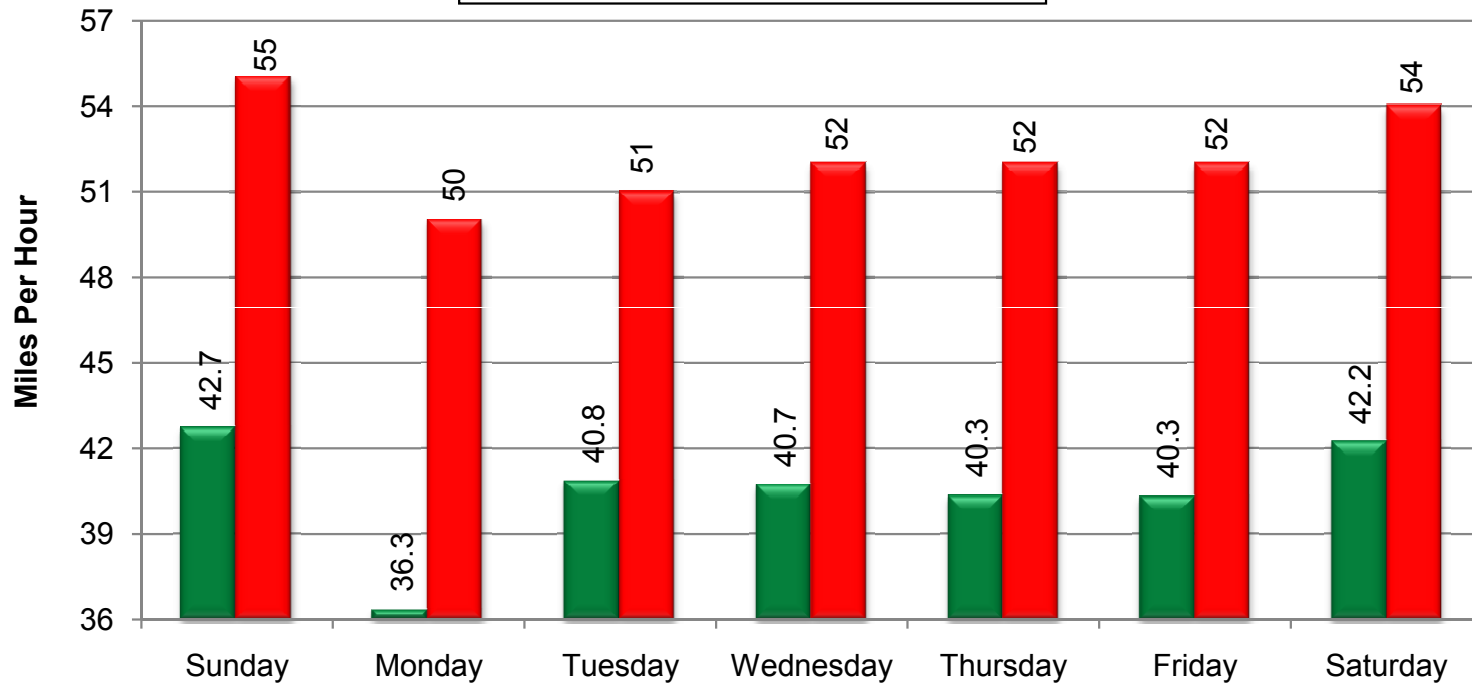

Radarsign StreetSmart Sample Reports

Weekly Vehicle and Speed Violator Count

Tot. Vehicles # Violators

Webb Bridge Road - Southbound

Week of September 9, 2007

Radarsign StreetSmart Sample Reports

Daily Average Speed vs. 85th Percentile Speed

■ Avg. Speed ■ 85th percentile Speed

Webb Bridge Road - Southbound

Week of September 9, 2007

Radarsign StreetSmart Sample Reports

% Speed Limit Violators - 1 Hour Segments

◆ % Violators

Thursday, September 13, 2007