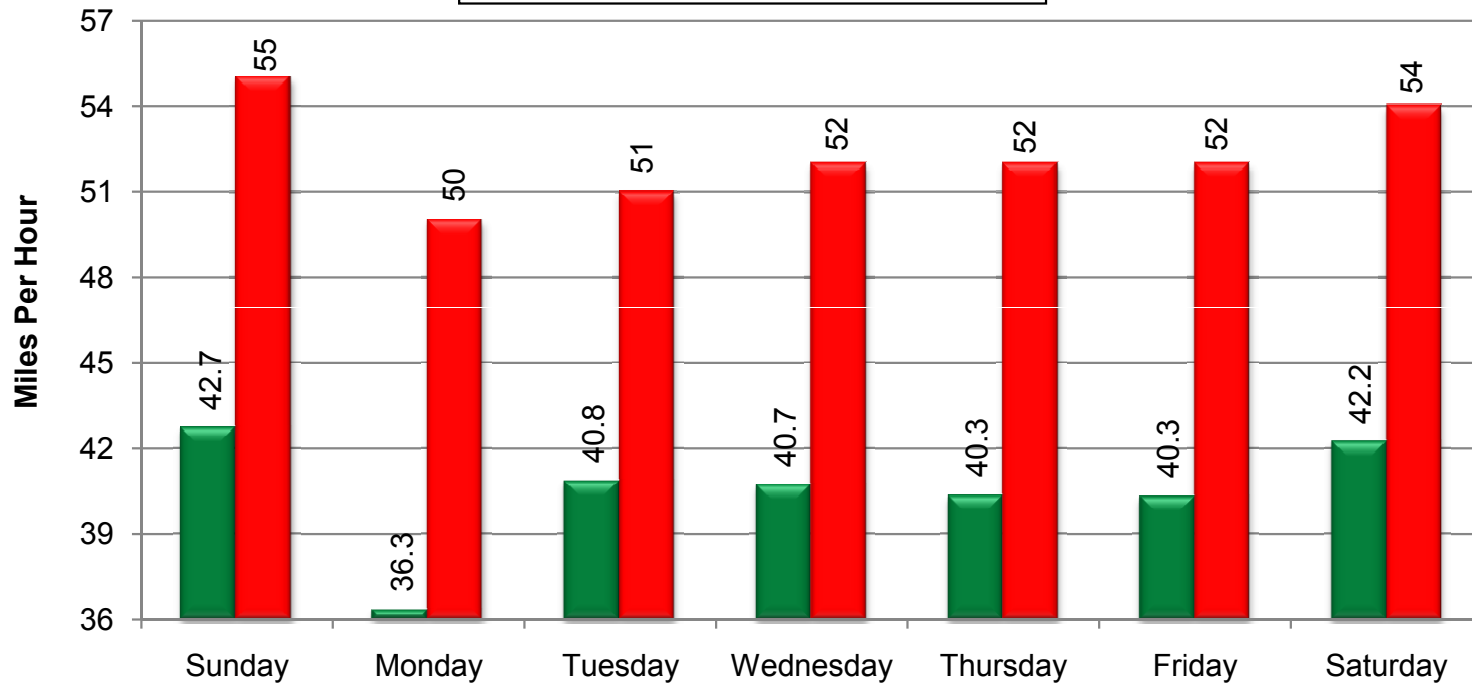

Radarsign StreetSmart Sample Reports

Daily Average Speed vs. 85th Percentile Speed

■ Avg. Speed ■ 85th percentile Speed

Webb Bridge Road - Southbound

Week of September 9, 2007