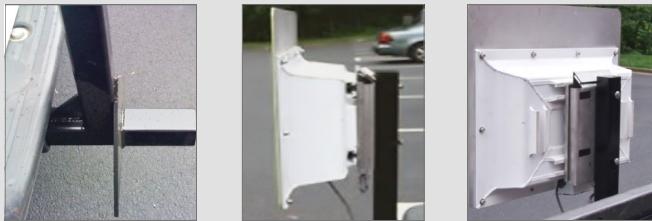

Radarsign on the GO

A Traffic Calming Solution Where You Need It, When You Need It

Radarsign Sign Secured To Trailer Hitch With Locking Pole Mount Bracket

Helps Increase the Safety of:

Highway & Road Crews
Traffic Maintenance Personnel
Public Works Professionals
Construction Workers
Special Events Staff & Spectators

 Proudly Engineered and
Manufactured in the USA

Radarsign on the GO includes:

- Battery powered radar sign with 12" LED display
- 42-inch powder coated steel hitch; Measures 49½ inches with radar sign
- [Locking pole mount bracket](#) that allows for easy removal of radar sign from trailer hitch and for mounting on other poles.

Radarsign on the GO Features

- Maximum portability. Hitch can be removed in 15 seconds.
- Armored construction, weather tight, vandal resistant and bullet resistant
- Maintenance free
- Eliminates the need for a trailer at 1/3 the cost
- Extended battery life. Radarsign will operate up to 3 weeks on a single charge with optional internal battery backup.
- Easy to store in most police trunks
- Ideal for special event traffic calming: football games, concerts, festivals, etc.
- Customer supplies electrical harness for connecting to their electrical system. Requires 12 volt supply.