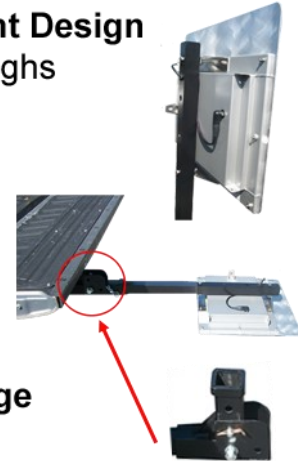

## Radarsign on the Go Trailer Hitch

**Portable, Lightweight Design**  
Radar speed sign weighs only 20lbs.

**Convenient Folding Hitch Kit with Adjustable Hinge**

**Adjustable Hitch Hinge**

### Radarsign on the Go

- Available with the TC-400 battery powered radar speed sign with 11" LED display
- 38" powder coated 2" x 2" folding mast; Measures 45½" with radar speed sign
- Stainless steel mounting bracket allows for easy mounting of battery housing and radar speed sign in about a minute