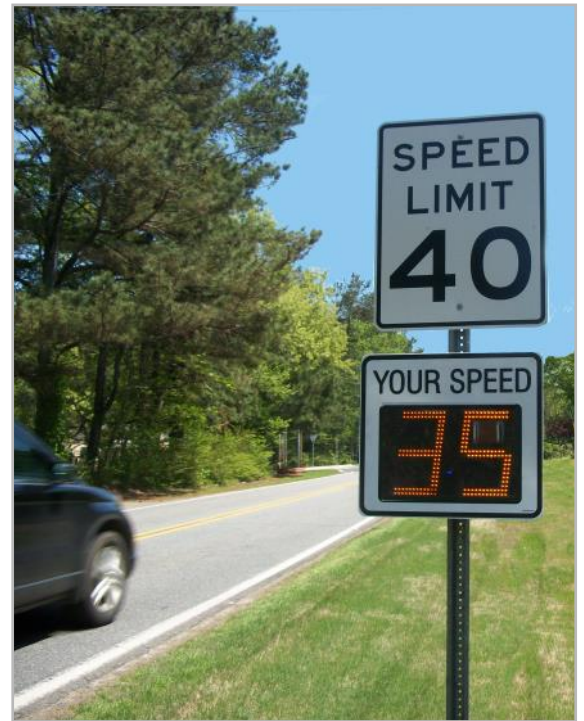

Housing Specifications (continued)

LEDs

- 2 digits, 11" high super bright amber LEDs (life up to 100,000 hours)
- Easily readable up to 450 feet
- Display brightness control: Automatic intensity adjustment to ambient light conditions for maximum visibility

Polycarbonate Display Cover

- .25" thick protective sheet covers entire display area
- Abrasion, graffiti and shatter resistant; UV protection

Battery Housing

- 12.5"H x 17"W x 2.75"D
- .1875" thick powder-coated aluminum
- Holds up to two 12 volt, Ni-MH battery packs (field exchangeable)

Stainless Steel Universal Mounting Bracket

- 12.75"H x 4.5"W x 2.9"D
- Universal design allows strapping, banding, pipe clamps, or bolting to almost any size/style of pole
- Allows for easy mounting of battery housing and radar speed sign in about a minute

Standard Features

Standard Programming

- Setup functions: Easy to follow menu, no mechanical switches to operate
- Daily timers: Allow 4 on/off timer settings per day, also by day of week. Settings allow lower speed limits for school zone times and for late night display shutoff. (Optional Advanced Scheduler available with all models)
- Stealth mode: Display on-off feature allows traffic data collection continue even when the display is off
- "Possum Switch" activation feature allows the sign to "play dead" for 30 minutes if attacked with force
- Maximum speed cutoff: Prevents unwanted high speed displays; up to 99 mph; discourages "racing" of sign. Choice of flashing matrix, or LED display cutoff.

Wi-Fi Enabled

- Allows for quick and easy sign operation/data download from most web enabled devices
- WPA2 encrypted security; Password protection
- Connection range up to 300 feet from sign

OTA Software Updates (over-the-air)

- Allows the wireless delivery of software updates and upgrades directly to the radar speed sign

Traffic Data Reporting

StreetSmart (optional)

- Traffic data reporting software to report, organize and analyze speed and traffic data. The information collected by the radar speed sign is loaded into Excel™ ready .csv files, and can generate 35 charts and graphs.

Radar Speed Sign Data Storage:

- System Storage Capacity: stores data on up to 5 million vehicles. Retains data for retrieval for 12 months

Warranty

- 2 year warranty on parts and labor, 1 year on battery packs. Exceptions: Does not cover malicious abuse, theft, or damage due to unauthorized modification. Optional third year warranty extension available.